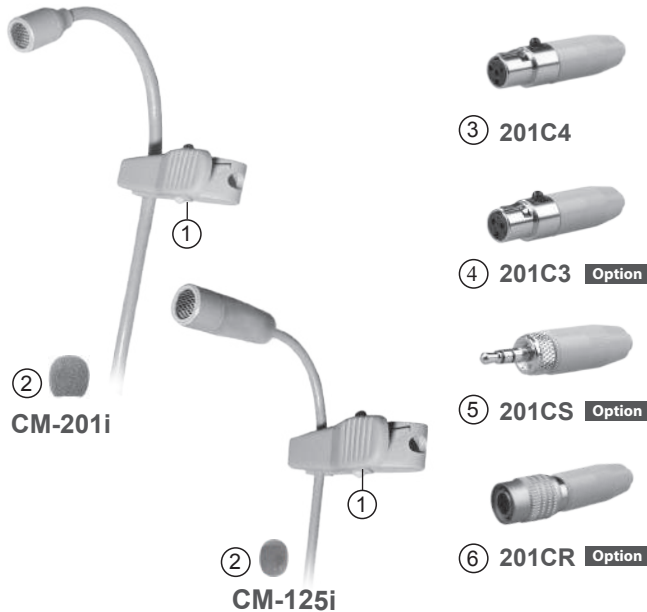

## Lavaliere Microphone

- ① Clip
- ② Windscreen
- ③ 4 Pin Mini XLR
- ④ 3 Pin Mini XLR (Option)
- ⑤ 3.5mm Stereo Plug (Option)
- ⑥ 4 Pin Hirose Connector (Option)

\*Note : above ④、⑤ and ⑥ are standard accessory to deluxe pack.

### Miniature Lavaliere Microphone

- \* Omni-directional pick up pattern for various applications.
- \* Wide dynamic range and frequency response for excellent sound reinforcement.
- \* No proximity effect.
- \* Low profile design.
- \* Together with clip for easy attaching to a tie, lapel, dress etc.
- \* Detachable connector.

Available Color

Model No.	CM-201i
Frequency Response	60 ~ 15,000Hz
Polar Pattern	Omni-directional
Sensitivity @ 1 KHz	-60 ± 3dB *(1mV)*0dB=1V/μbar
Impedance	2.2kΩ
max. SPL for 1% T.H.D.	130dB
Connector Type	4 Pin Mini XLR
Standard Accessories	Windscreen
Dimension (mm)	Ø5mm (W) * 9mm (H)
Net Weight	20.7 grams

### Subminiature Lavaliere Microphone

- \* World class quality.
- \* For theatre, documentary, TV and live sound.
- \* Omni-directional.
- \* Excellent acoustic performance.
- \* Ultra slim design.
- \* Detachable connector.